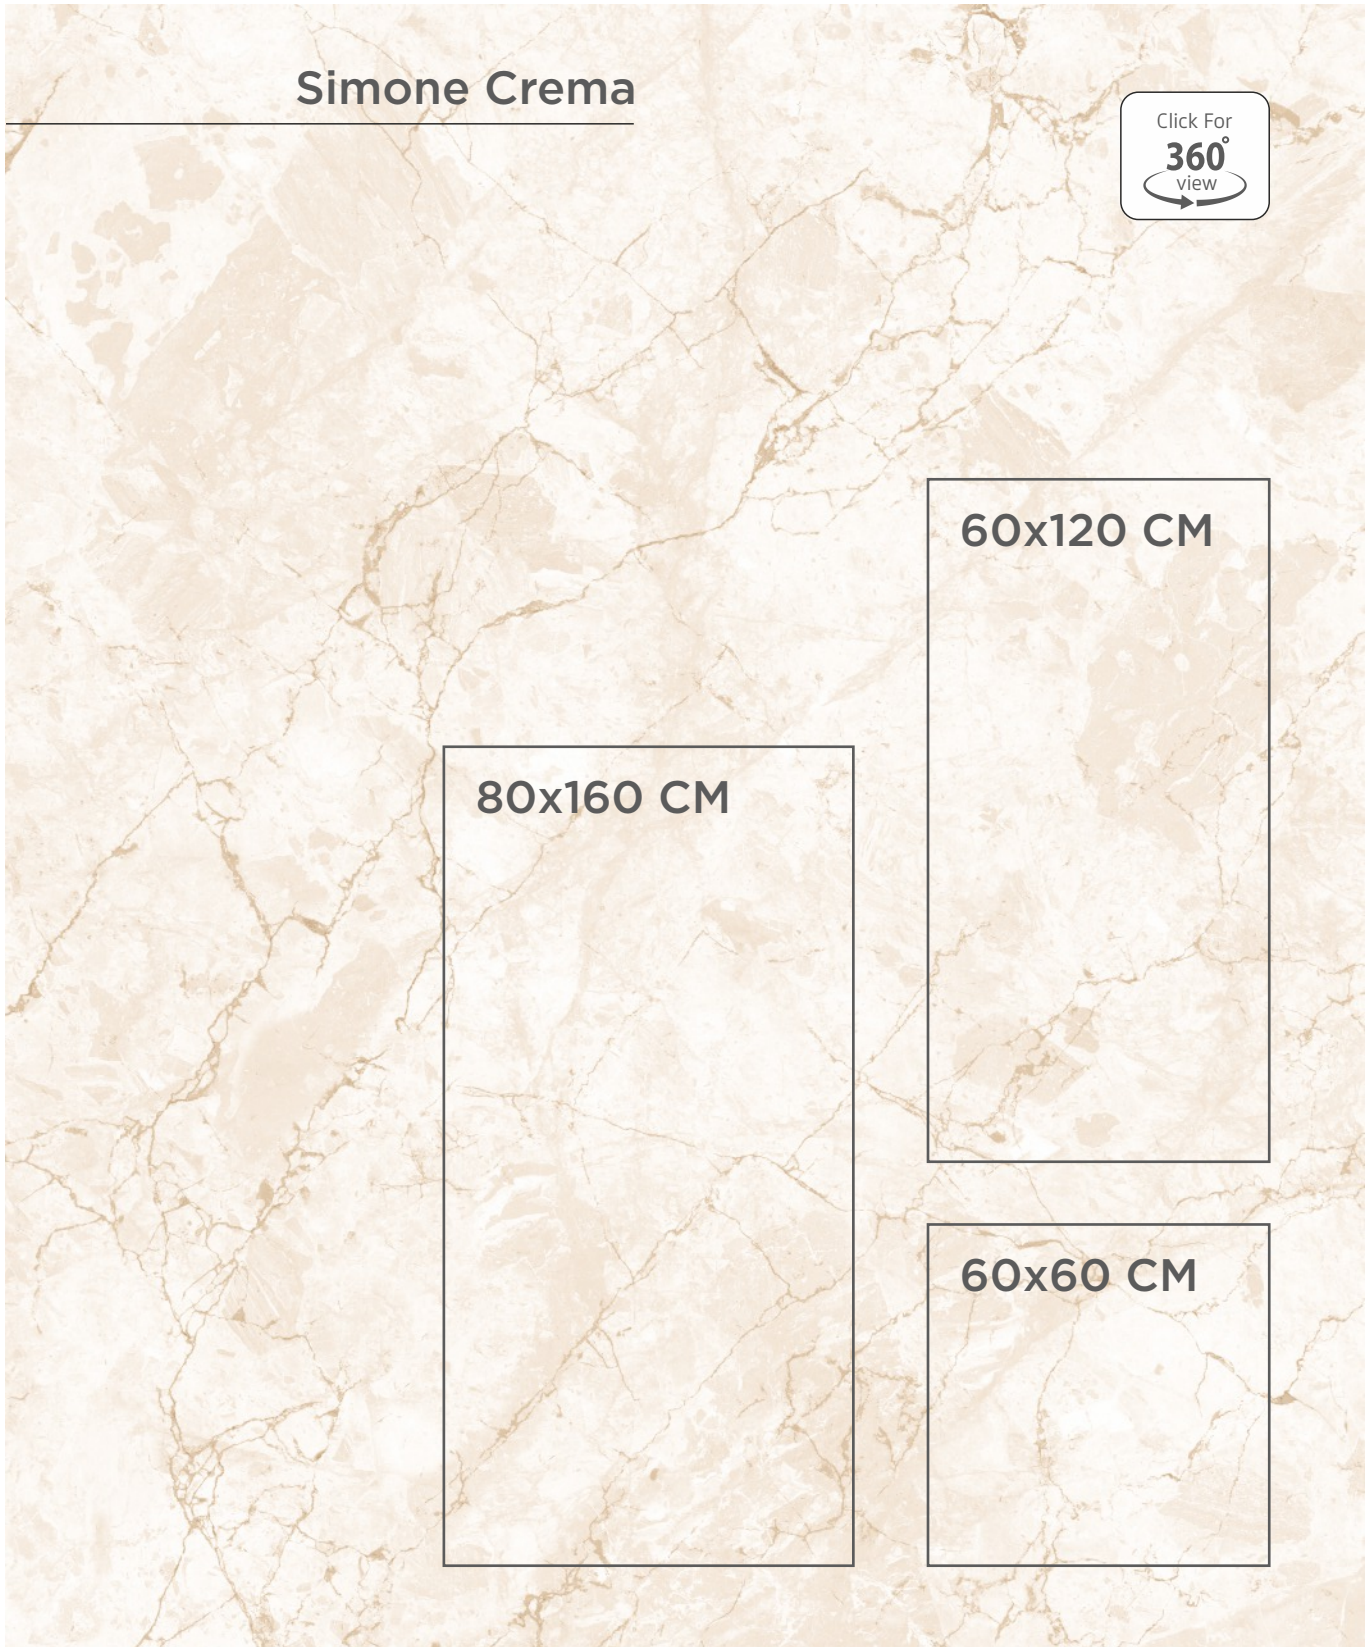

HD POLISH	MATT	BABY SILK CARVING
80x160 cm	✓	✓	✓
60x120 cm	✓	✓	✓
60x60 cm		✓