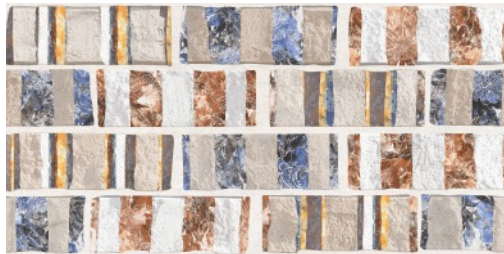

Soul Décor Polished