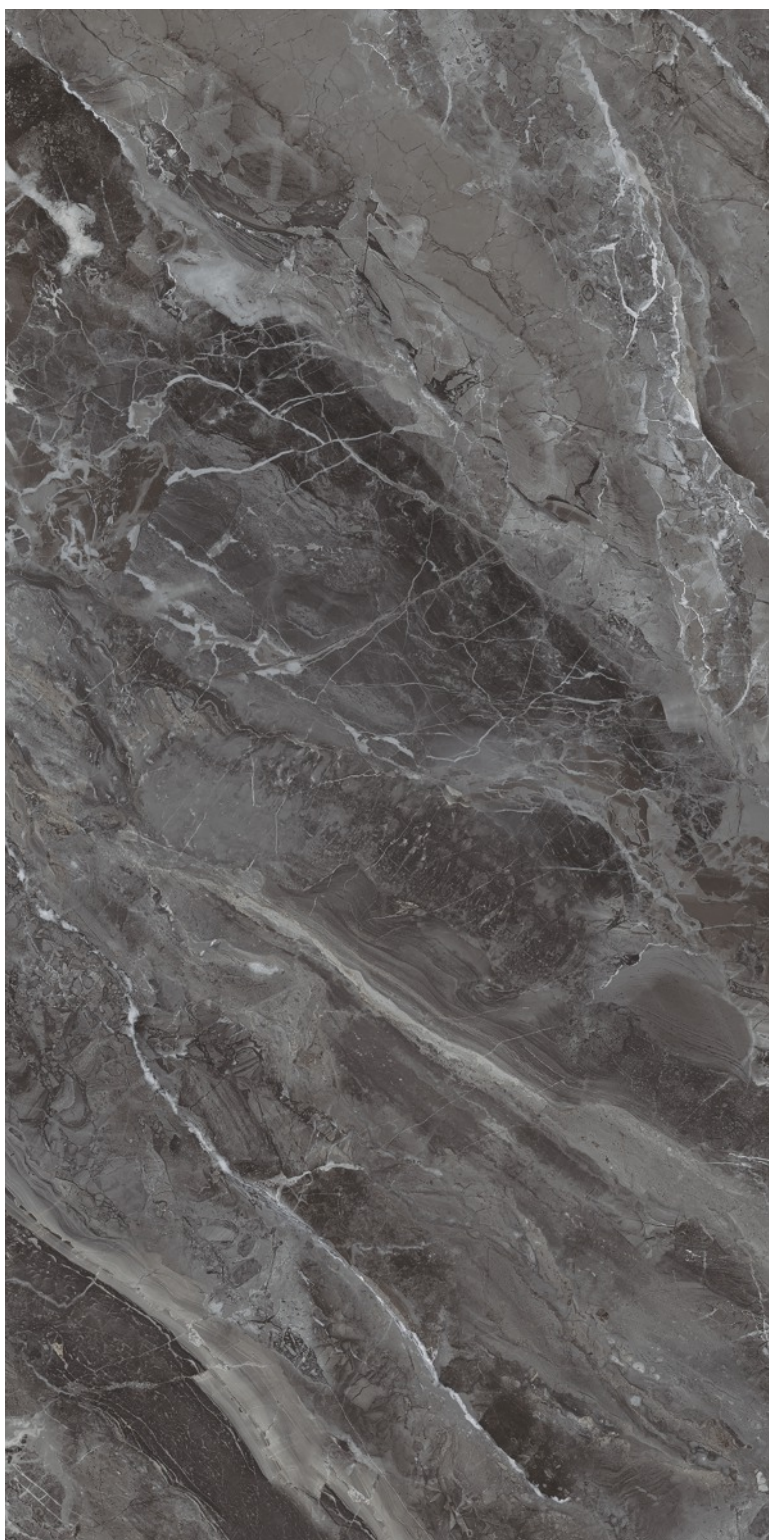

80x
160cm

HIGH GLOSS

grès tough

Adler Grey Marble