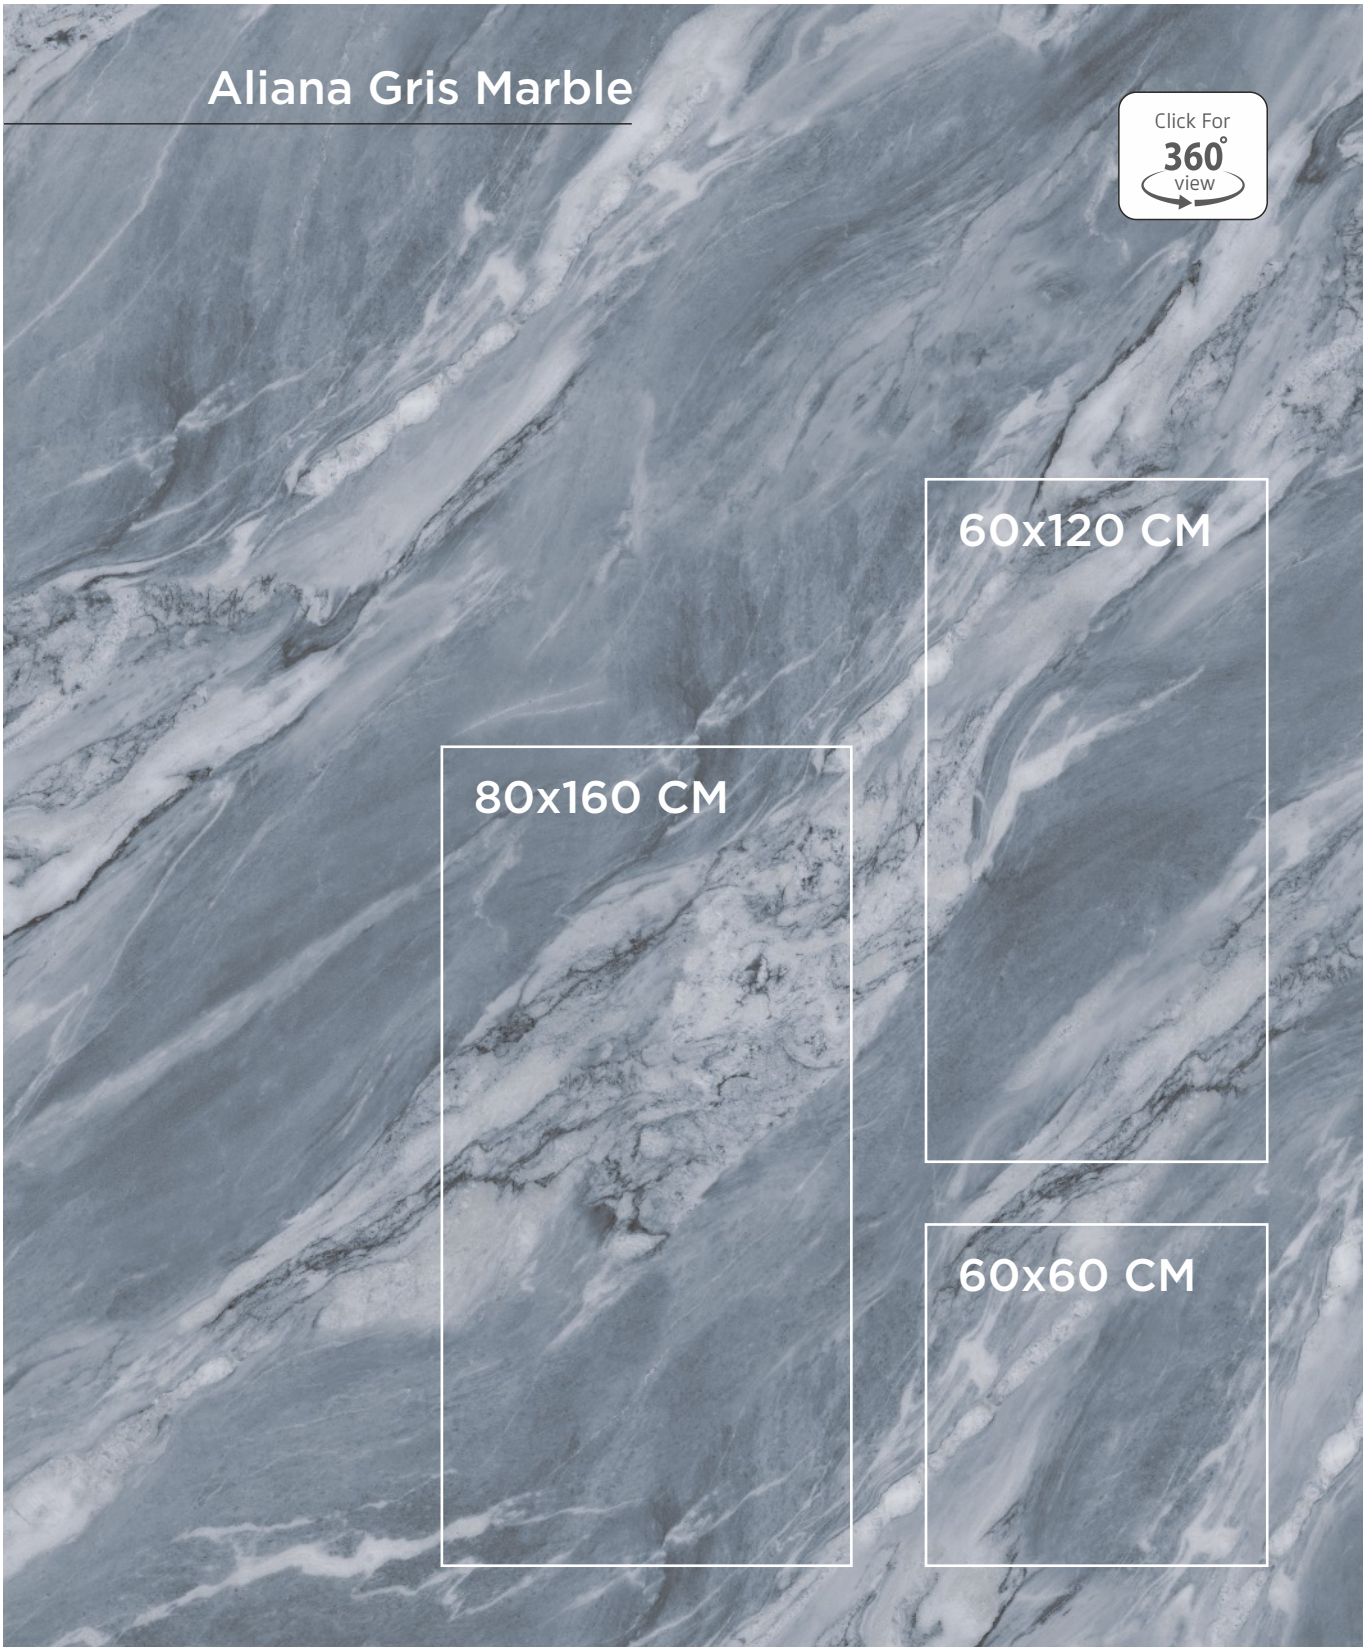

Floor Tiles

Wall Tiles

High Strength Floor Body

- 7 unique tiles in a single carpet for multiple design possibilities.
- Experience the ideal fusion of three exquisite finishes, **HD Gloss, Matt and Baby Silk Carving**.
- Made with cutting-edge technology for durability & lasting beauty.
- Timeless versatility, new trendy decorative variants with fascinating surfaces.