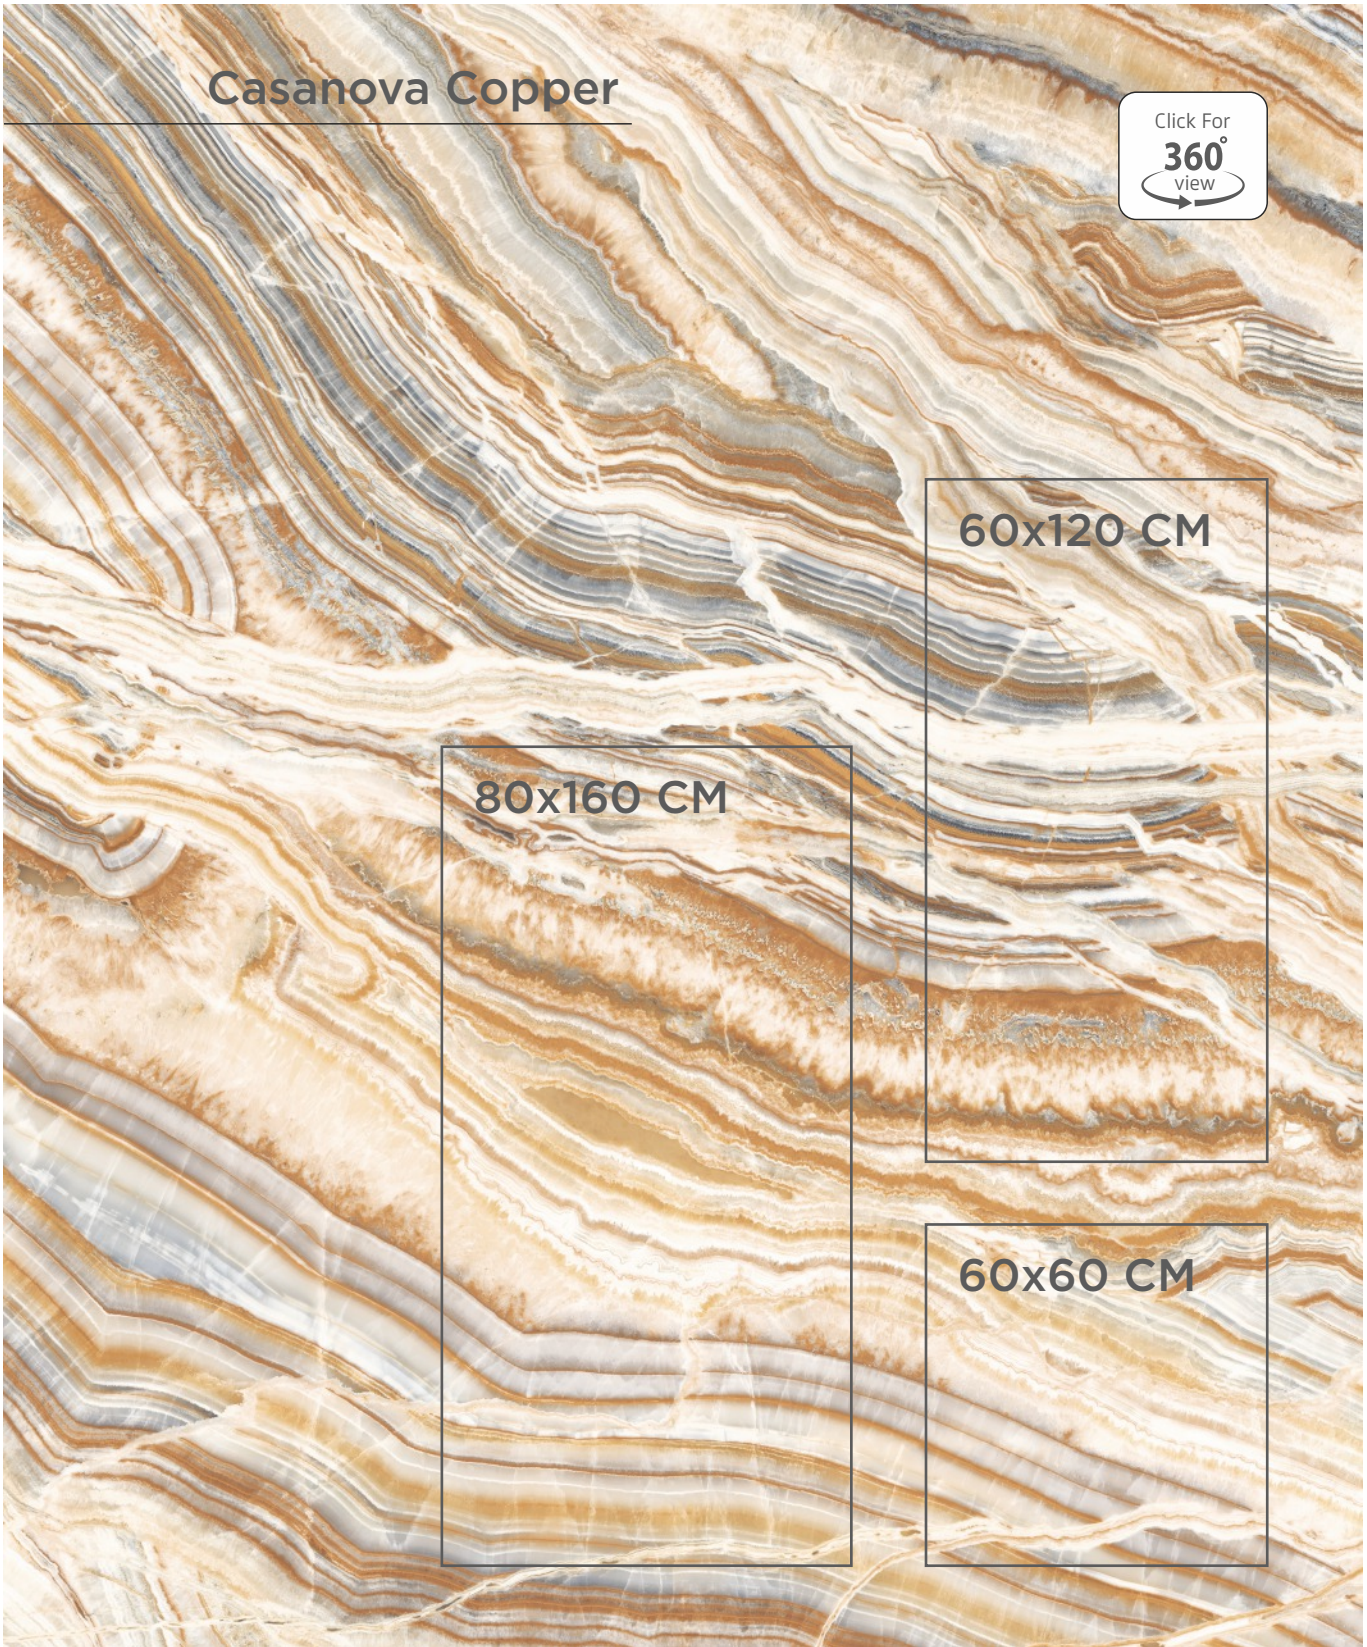

80x160 CM

60x120 CM

60x60 CM

	HD POLISH	MATT	BABY SILK CARVING
80x160 cm	✓	✓	✓
60x120 cm	✓	✓	✓
60x60 cm		✓	

Argo Breccia

Click For
360°
view

80x160 CM

60x120 CM

60x60 CM

	HD POLISH	MATT	BABY SILK CARVING
80x160 cm	✓	✓	✓
60x120 cm		✓	✓
60x60 cm		✓	

	HD POLISH	MATT	BABY SILK CARVING
80x160 cm	✓	✓	✓
60x120 cm	✓	✓	✓
60x60 cm		✓	

Casanova Copper

Click For
360°
view

80x160 CM