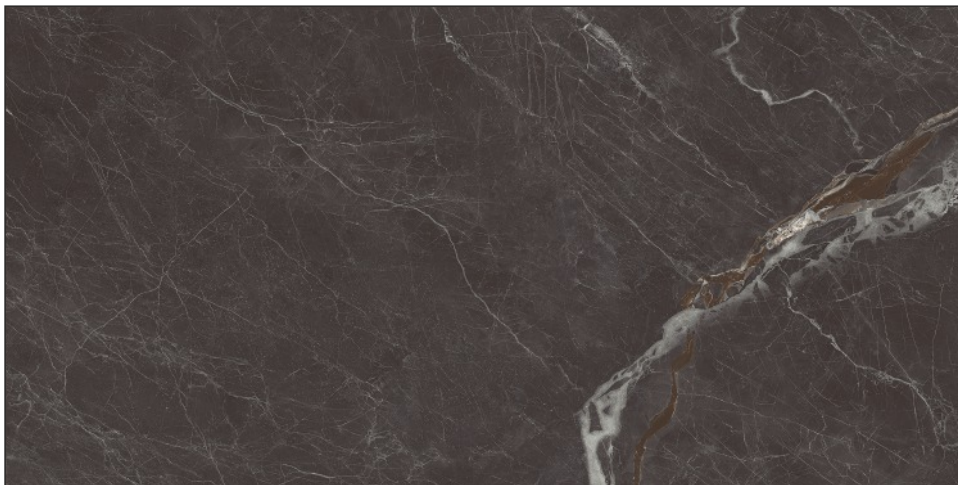

Griffin Aqua

Jerme Torquise

600x
1200mm

HIGH GLOSS

grès  tough

Kate Aqua

Lexus Noire

Melissa Black Marble