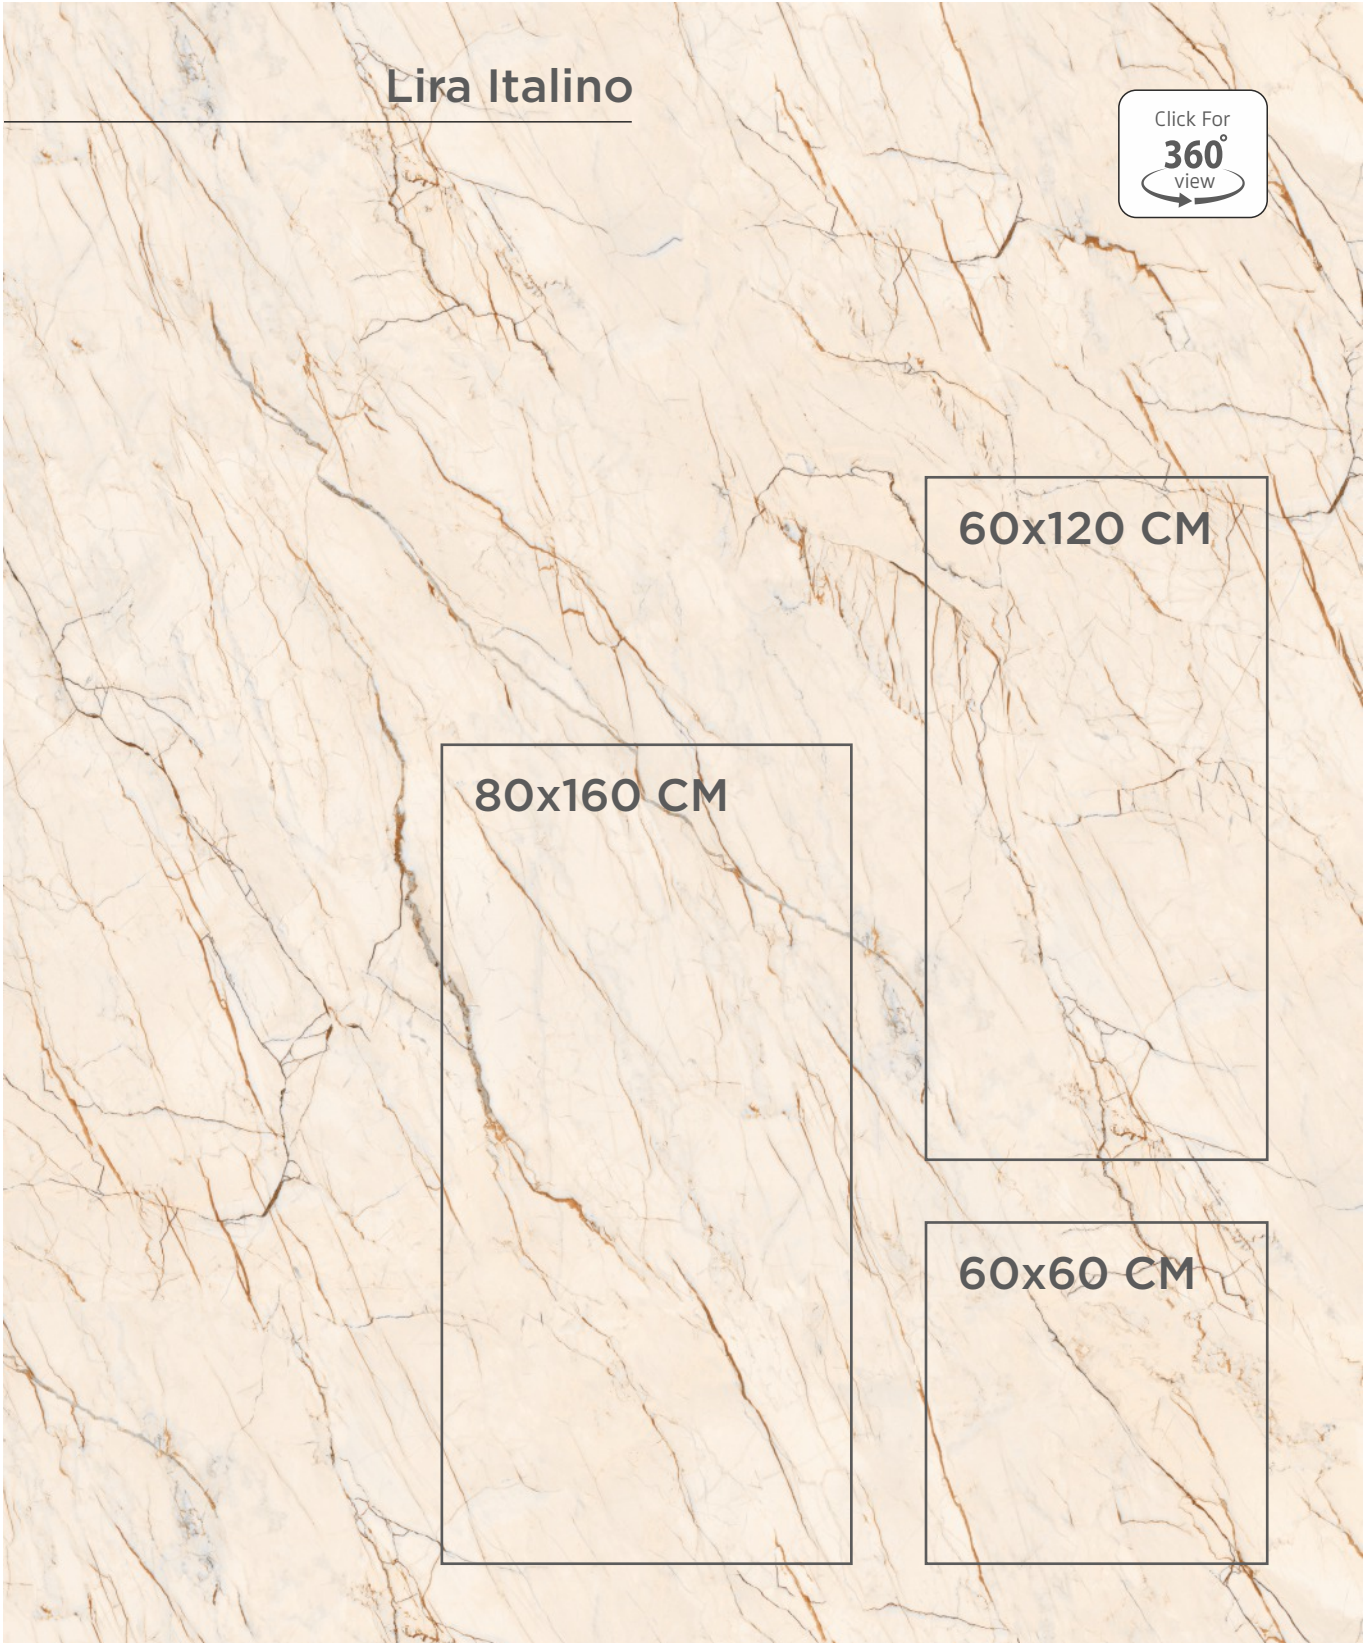

HD POLISH	MATT	BABY SILK CARVING
80x160 cm	✓	✓	✓
60x120 cm	✓	✓	
60x60 cm		✓