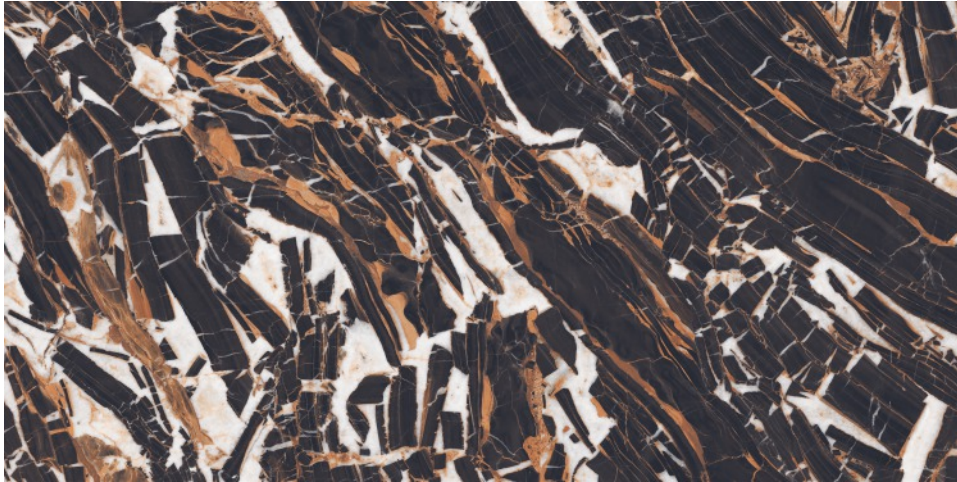

600x
1200mm

HIGH GLOSS

grès tough

American Noire