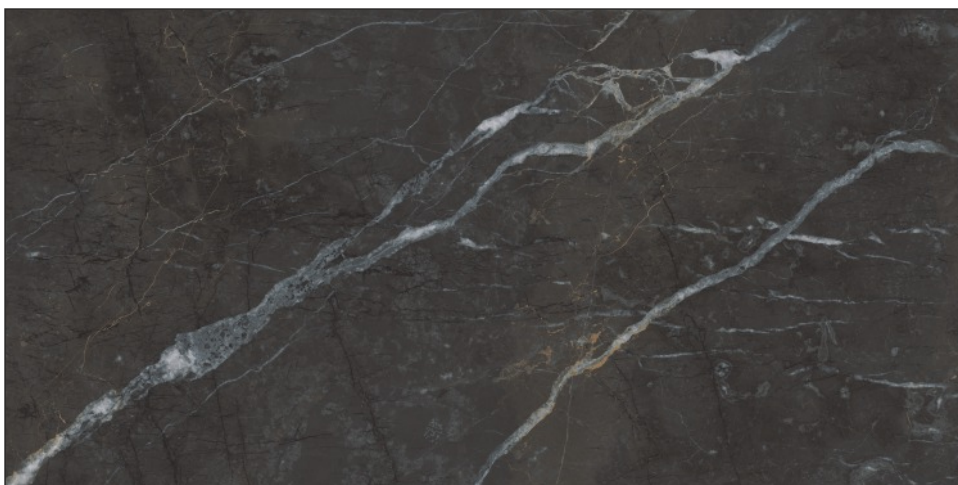

Griffin Aqua

Jerme Torquise

600x
1200mm

HIGH GLOSS

grès  tough

Kate Aqua

Lexus Noire

Melissa Black Marble