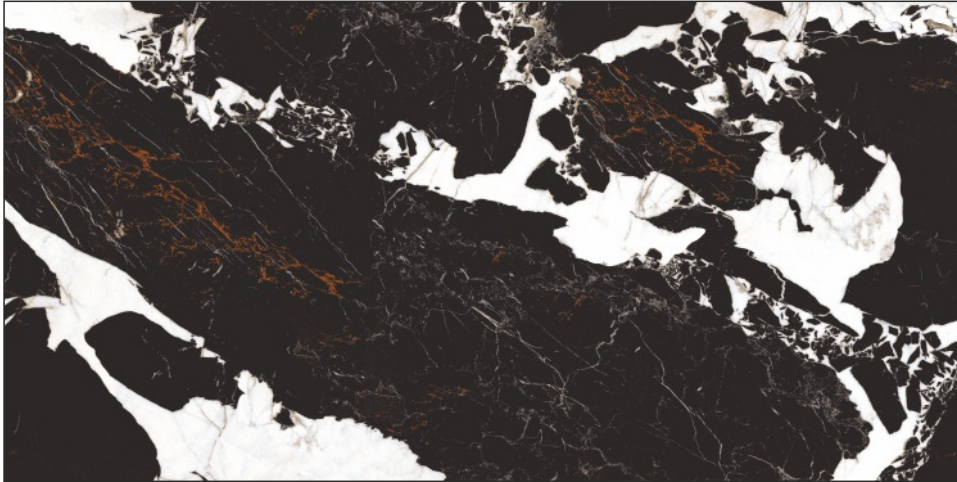

600x
1200mm

HIGH GLOSS

grès tough

Musa Antracita