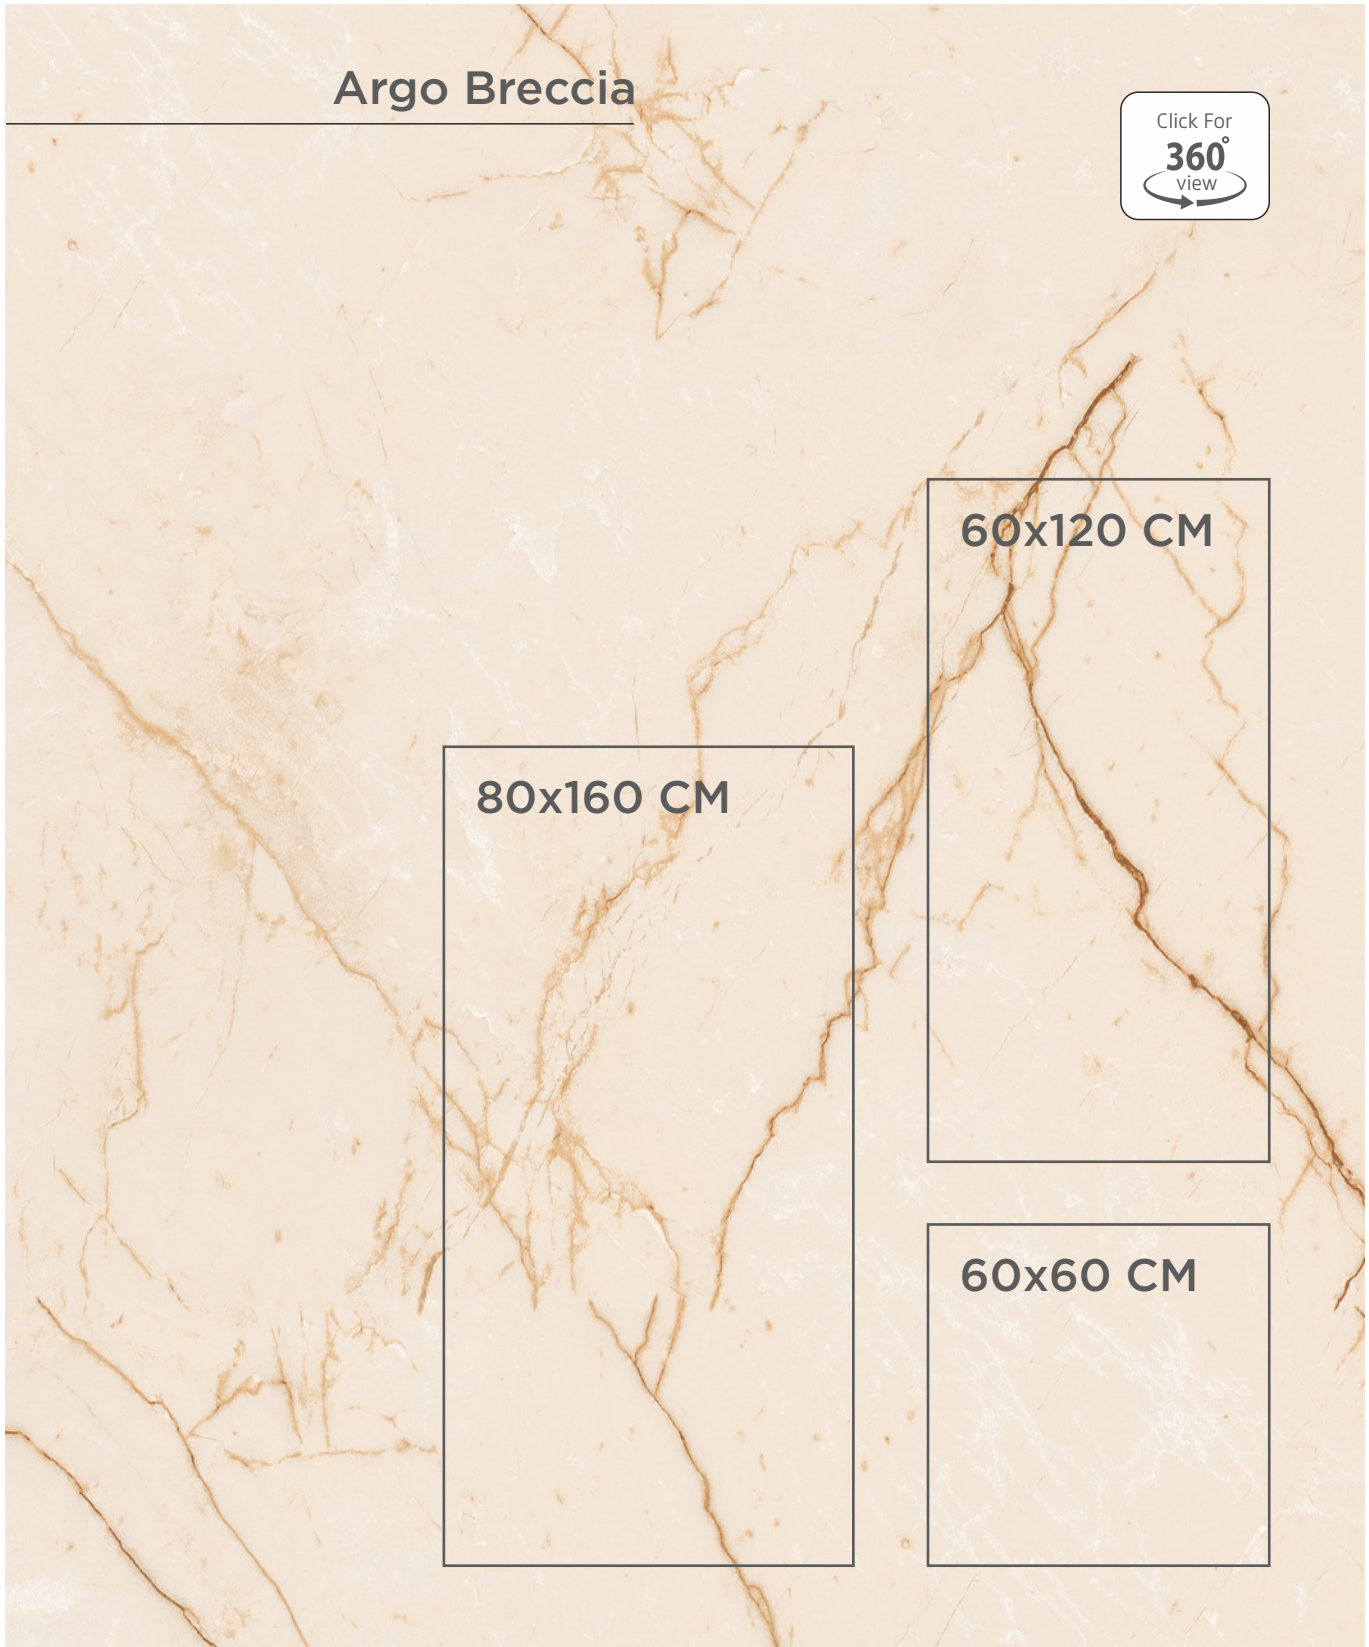

Argo Breccia

Click For
360°
view

80x160 CM

60x120 CM

60x60 CM

	HD POLISH	MATT	BABY SILK CARVING
80x160 cm	✓	✓	✓
60x120 cm		✓	✓
60x60 cm		✓