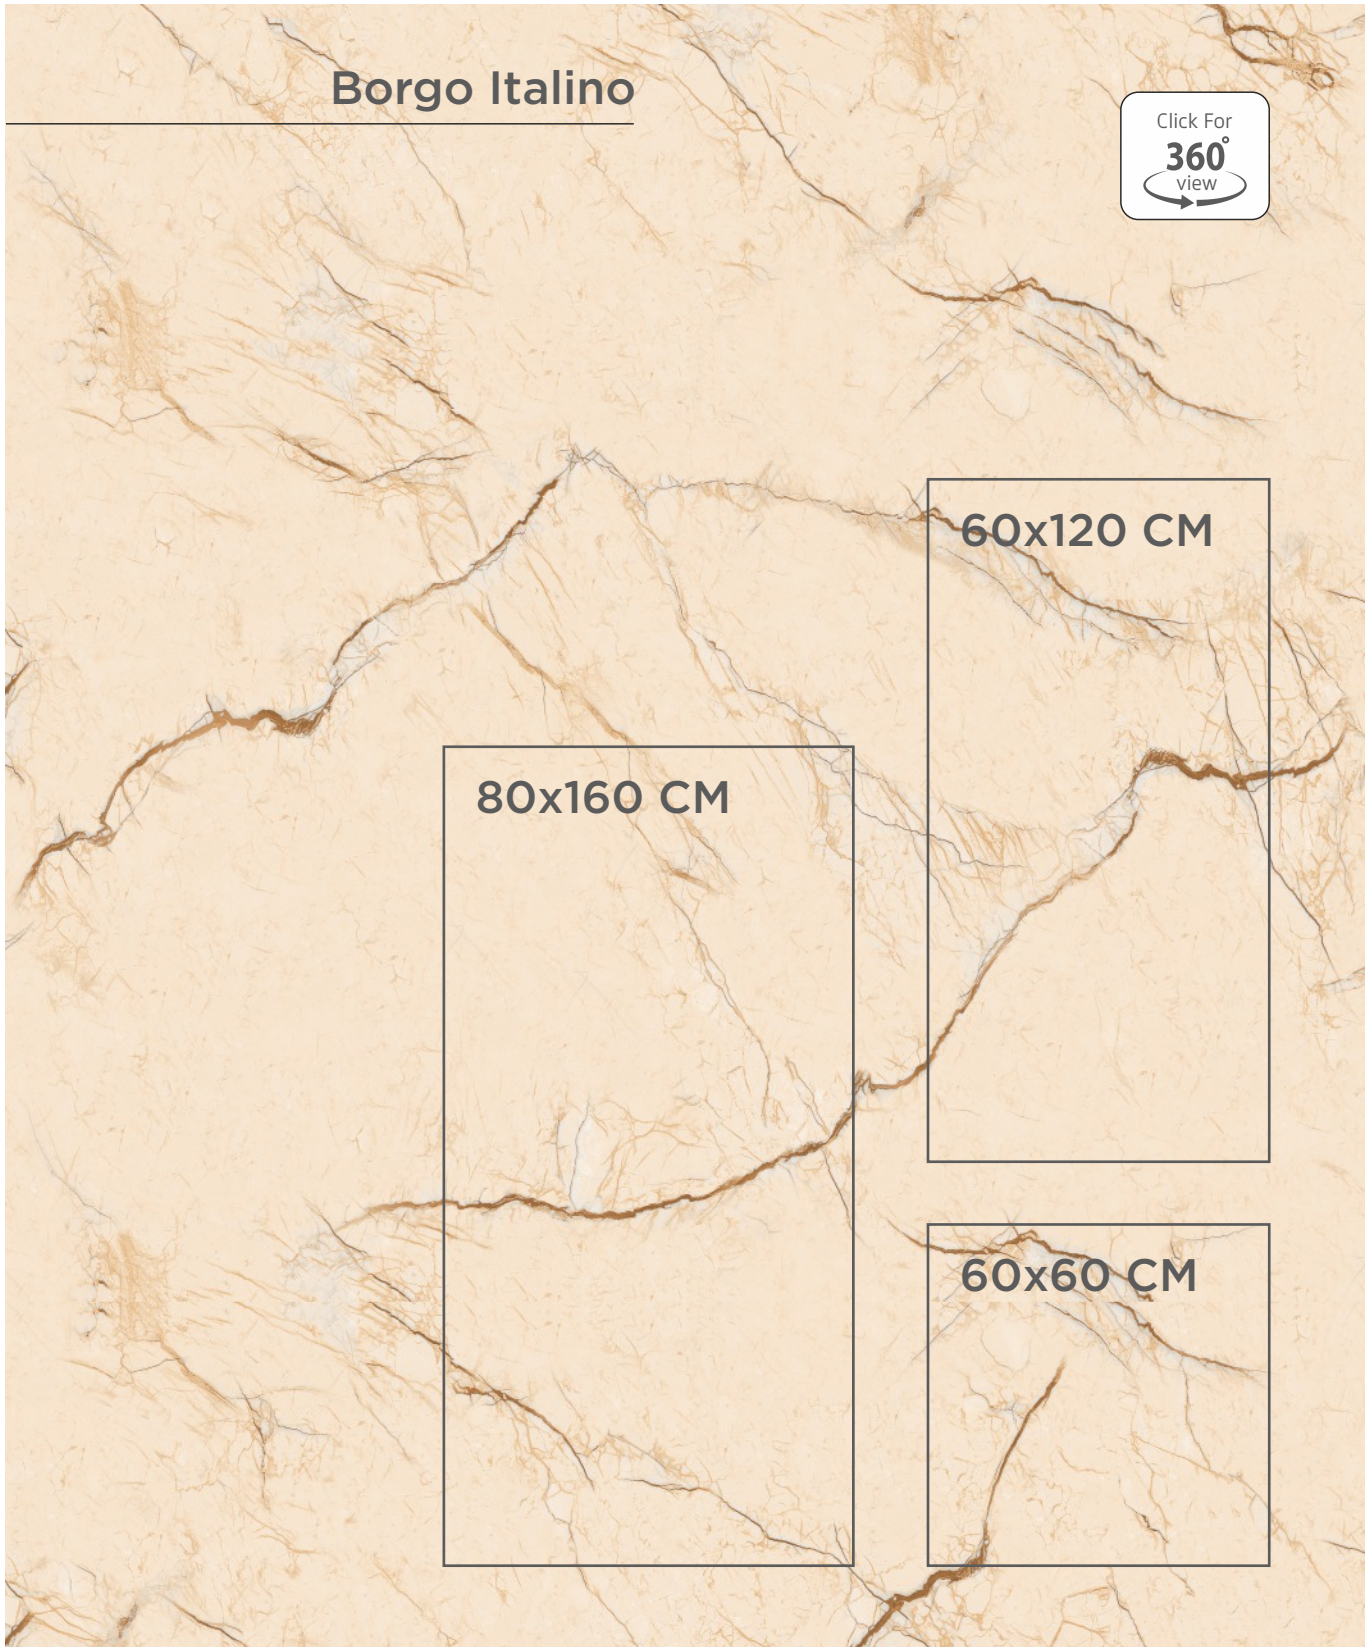

80x160 CM

60x120 CM

60x60 CM

	HD POLISH	MATT	BABY SILK CARVING
80x160 cm	✓	✓	✓
60x120 cm	✓	✓	✓
60x60 cm		✓	

Argo Breccia

Click For
360°
view

80x160 CM

60x120 CM

60x60 CM

	HD POLISH	MATT	BABY SILK CARVING
80x160 cm	✓	✓	✓
60x120 cm		✓	✓
60x60 cm		✓	

	HD POLISH	MATT	BABY SILK CARVING
80x160 cm	✓	✓	✓
60x120 cm	✓	✓	✓
60x60 cm		✓	

Casanova Copper

Click For
360°
view

80x160 CM