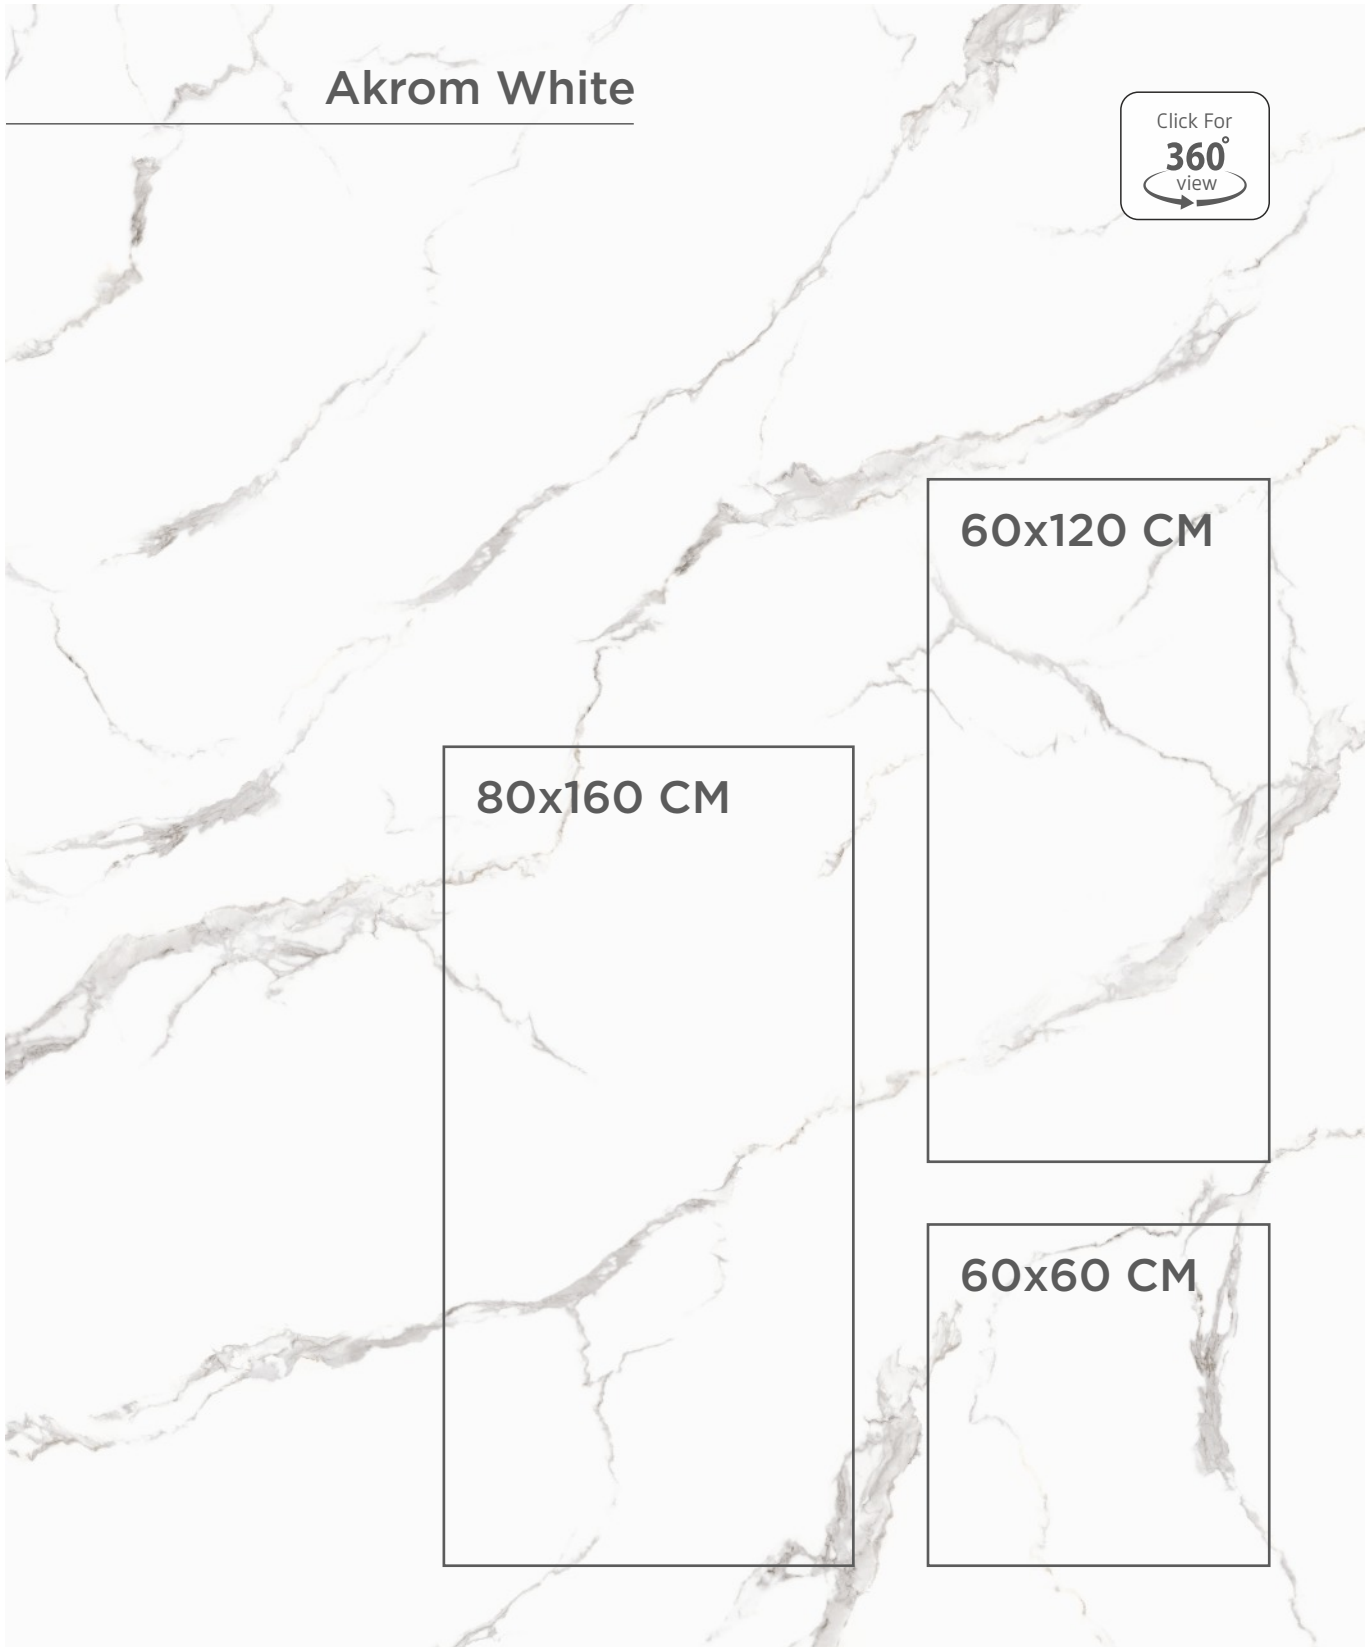

Aliana Gris Marble

Click For
360°
view

80x160 CM

60x120 CM

60x60 CM

	HD POLISH	MATT	BABY SILK CARVING
80x160 cm	✓	✓	✓
60x120 cm	✓	✓	✓
60x60 cm		✓	

Akrom White

Click For
360°
view