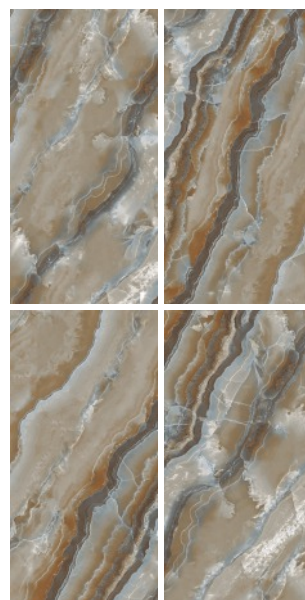

grès  tough

Evan crema

80x
160cm

HD-POLISH

grès  tough

Greco marble

80x
160cm

HD-POLISH

grès  tough

Harrods Grey

80x
160cm

HD-POLISH

grès  tough

Hessian Taupe

80x
160cm

HD-POLISH