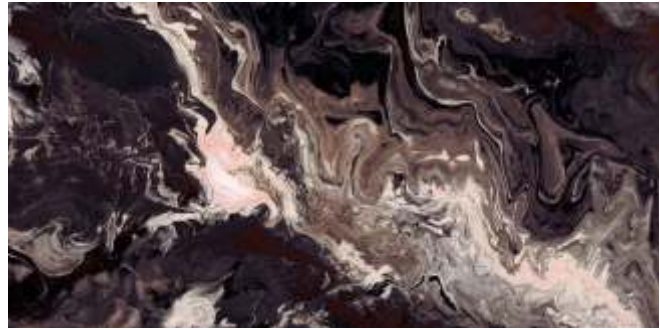

HAVANA VERDE

MAKABA AZUL

MAKABA VERDE

THE SIZE | 600x1200 mm
LUSH POLISH

Kajaria

LAVA

DARK FANTASY

JADE GREEN