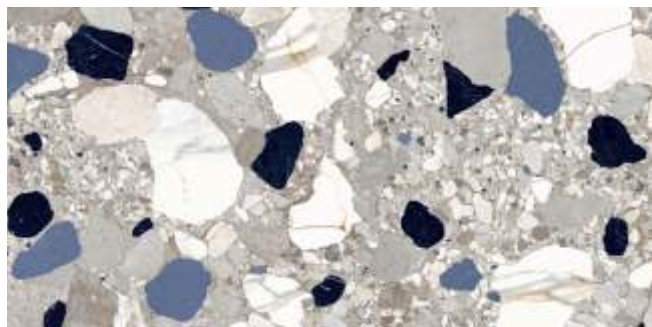

SYDNEY MARFIL

SYDNEY MIST

THE SIZE | 600x1200 mm
MATT

Kajaria

CHIPORA GREY

CHIPORA AZUL

THE SIZE | 600x1200 mm
GRIT MATT

Kajaria